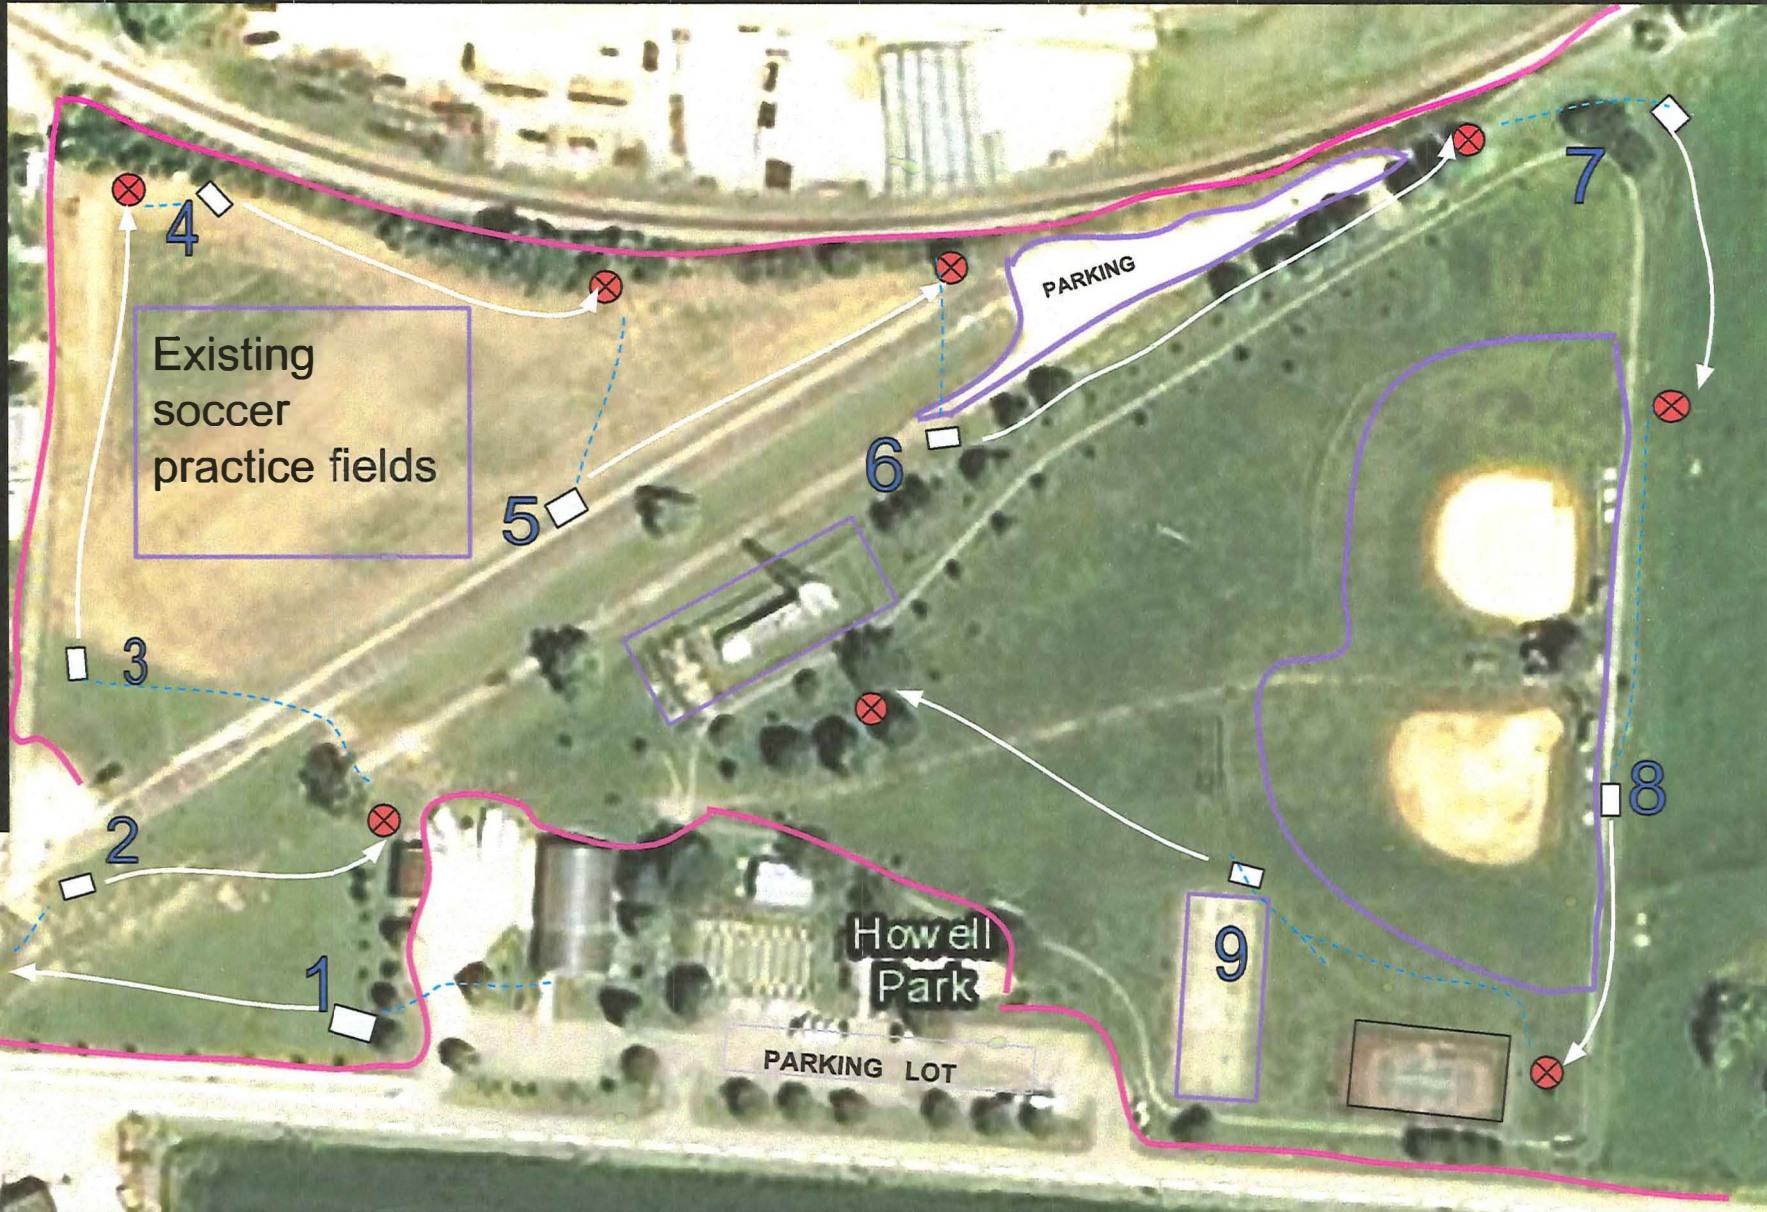

SCOUTS HONOR 9-HOLE DISC GOLF COURSE

Howell Park - 9090 Marietta Rd. Bremen, OH 43107

DISTANCES FROM TEE TO BASKET (IN FEET)

- 1) 290'
- 2) 236'
- 3) 355'
- 4) 279'
- 5) 350'
- 6) 481'
- 7) 238'
- 8) 224'
- 9) 309'

OUT OF BOUNDS RULES: IF YOUR DISC GOES O.B. YOU MUST ADD A **1STROKE PENALTY**
 ~ IF YOUR DISC LANDS (COMES TO REST) INSIDE OF THE **PURPLE** AREA = O.B.
 ~ IF YOUR DISC LANDS (COMES TO REST) ACROSS THE **PINK** LINE = O.B.
 **DISC MUST BE TAKEN BACK TO THE POINT WHERE IT WENT O.B., 1 METER (3') IN BOUNDS FROM THE O.B. LINE. THROW

THESE RULES ARE IN EFFECT FOR TWO REASONS :
 1) TO MAKE A SHORT COURSE MORE CHALLENGING
 2) TO INSURE SAFETY FOR OTHER PARK PATRONS
 **REMEMBER TO USE COURTESY, AND RESPECT, FOR OTHER SPORTS
 **WAIT TO THROW IF SOMEONE IS IN THE FAIRWAY.